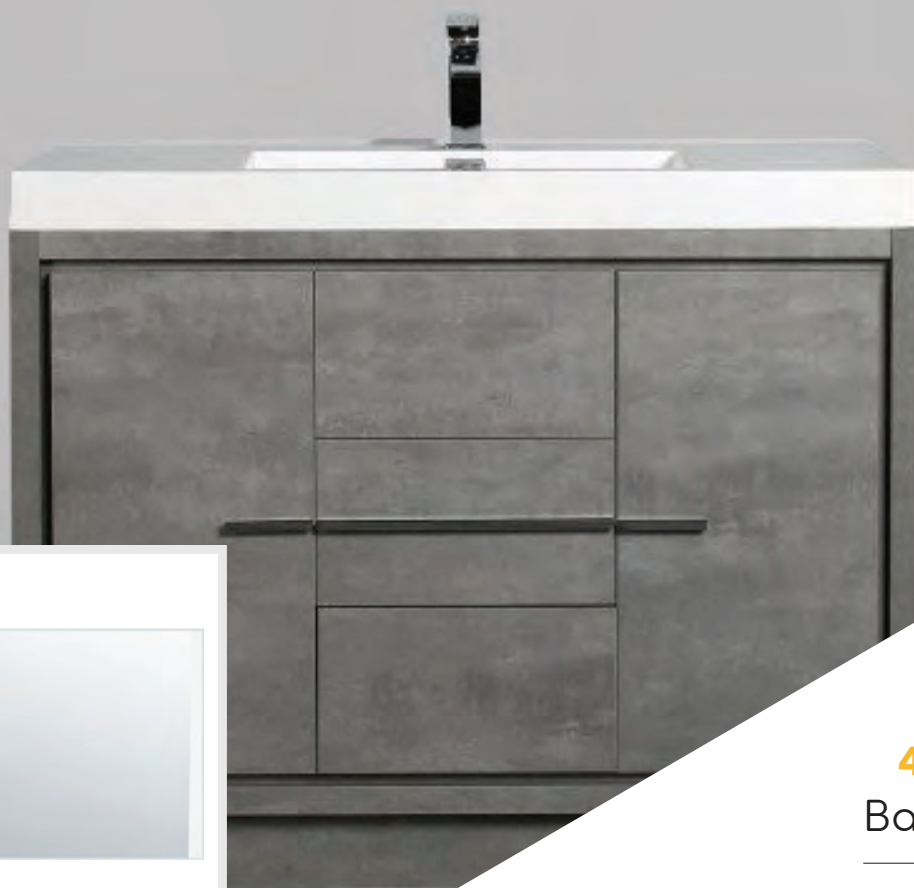

ALLIER

COLLECTION

ADDITIONAL
%10
DISCOUNT
ASK FOR
PACKAGE DETAILS!

42" Allier White Bathroom Vanity

PACKAGE DETAILS

Color/Finish: Cement Grey

Countertop: Acrylic

Dimensions: 41.5"(W) x 18.75"(D) x 35"(H)

SKU: ALG-42

COLOR

White Cement Grey