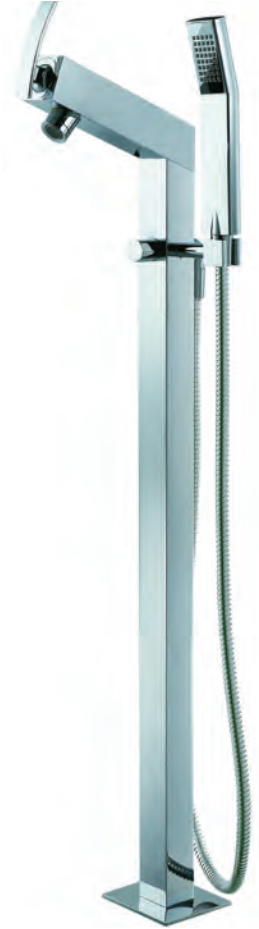

Tema Freestanding Bathtub

ITEM DETAILS

Color/Finish: Chrome
SKU: TMS-3342