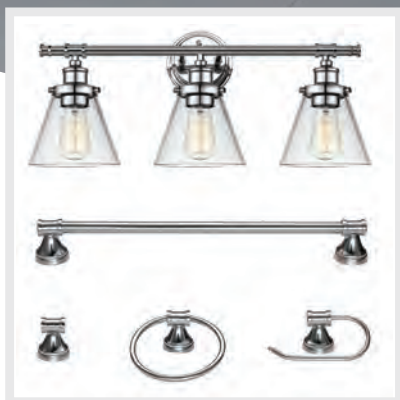

ALLIER

COLLECTION

ADDITIONAL
%10
DISCOUNT
ASK FOR
PACKAGE DETAILS!

42" Allier White Bathroom Vanity

PACKAGE DETAILS

Color/Finish: Cement Grey

Countertop: Acrylic

Dimensions: 41.5"(W) x 18.75"(D) x 35"(H)

SKU: ALG-42

COLOR

White Cement Grey