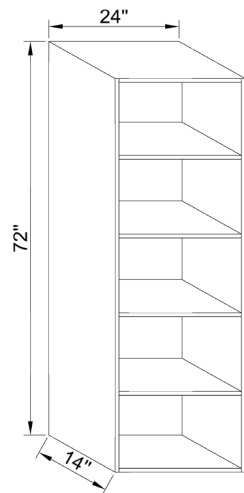

HANGING UNITS

- Double Hang min. opening 42"
 - Medium Hang min. opening 62"
 - Long Hang min. opening 72"
 - Triple Hang min. opening 28"
 - Double Hang (Shirts, Pants)
 - Medium Hang (Skirts)
 - Long Hang (Dresses)
 - Triple Hang (Shorts, Baby Closets)
-

SHELF UNITS

- Shoe Storage
 - Folded Item Storage
 - Utility Storage
-

DRAWER UNITS

- Clothing
 - Jewelry and Accessories
 - Media Storage
 - Utility Purposes
-

Recommended Maximum Section Width: • Hanging 42" • Shelving 36" • Drawers 30"

Space Management

(Recommended heights to work with for closets system)

- 72" (Standard)
 - 84"
 - 94"
-

ECONOMY SET

Model No:112+117+112
SKU No:RS-30SH18+72S24+30SH18

Inner Dimensions

Model No:114+103+111
SKU No:RS-72SH24+RS-72D3S24+RS-72DH24

Inner Dimensions

MEGHAN SET

Model No:224+225+231+232+224

SKU No:RFB-84DHP24-G+RFB-84SHS18-G+RFB-84D5PD24-G+RFB-84SSSD18-G+RFB-84DHP24-G

Inner Dimensions

“Build
Your
Own
Design!”

- 3/4" TFL (Thermally Fused Laminate)
- 1mm Edgeband
- Single cam construction
- 5/8" plywood drawer boxes with dovetail detail
- Two different height options for drawer front
 - 7 1/2"
 - 10"
- Drawer front profiles:
 - Standard: White Slab
 - Slab Melamine Options:
 - Chocolate Pear Tree
 - Stargazer
 - Summer Breeze
 - Winter Fun
 - 5 pc Options:
 - White
 - Chocolate Pear Tree
 - Stargazer
 - Summer Breeze
 - Winter Fun
 - High Gloss options:
 - White
 - Antracite
 - Glass Door Options:
 - White 5 pc/glass
 - Chocolate Pear Tree 5 pc/glass
 - Stargazer 5 pc/glass
 - Summer Breeze 5 pc/glass
 - Winter Fun 5 pc/glass
- Drawer Glides:
 - Undermount soft close
- Blum 110 Degree Hinge Clip Top
- Aluminum oval rods
 - Polished Chrome (Standard)
 - Brushed Chrome
 - Oil Rubbed Bronze
- Steel shoe fence railings
- Tilt out hamper basket
- Available width dimensions
 - 18" - 24" - 30" - 36" (hanging only) - 42"
 - Custom Dimensions (Hanging and Shelves only)
 - ***There will be an extra charge***