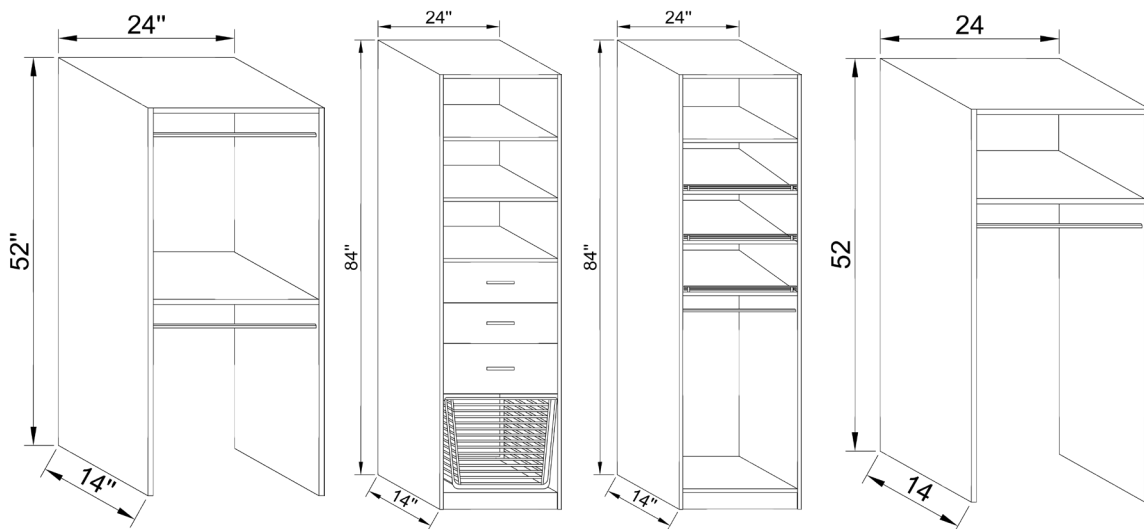

Space Management

(Recommended heights to work with for closets system)

- 72" (Standard)
 - 84"
 - 94"
-

ECONOMY SET

Model No:112+117+112
SKU No:RS-30SH18+72S24+30SH18

Inner Dimensions

Model No:114+103+111
SKU No:RS-72SH24+RS-72D3S24+RS-72DH24

Inner Dimensions

MEGHAN SET

Model No:224+225+231+232+224

SKU No:RFB-84DHP24-G+RFB-84SHS18-G+RFB-84D5PD24-G+RFB-84SSSD18-G+RFB-84DHP24-G

Inner Dimensions

“Build
Your
Own
Design!”

- 3/4" TFL (Thermally Fused Laminate)
- 1mm Edgeband
- Single cam construction
- 5/8" plywood drawer boxes with dovetail detail
- Two different height options for drawer front
 - 7 1/2"
 - 10"
- Drawer front profiles:
 - Standard: White Slab
 - Slab Melamine Options:
 - Chocolate Pear Tree
 - Stargazer
 - Summer Breeze
 - Winter Fun
 - 5 pc Options:
 - White
 - Chocolate Pear Tree
 - Stargazer
 - Summer Breeze
 - Winter Fun
 - High Gloss options:
 - White
 - Antracite
 - Glass Door Options:
 - White 5 pc/glass
 - Chocolate Pear Tree 5 pc/glass
 - Stargazer 5 pc/glass
 - Summer Breeze 5 pc/glass
 - Winter Fun 5 pc/glass
- Drawer Glides:
 - Undermount soft close
- Blum 110 Degree Hinge Clip Top
- Aluminum oval rods
 - Polished Chrome (Standard)
 - Brushed Chrome
 - Oil Rubbed Bronze
- Steel shoe fence railings
- Tilt out hamper basket
- Available width dimensions
 - 18" - 24" - 30" - 36" (hanging only) - 42"
 - Custom Dimensions (Hanging and Shelves only)
 - ***There will be an extra charge***