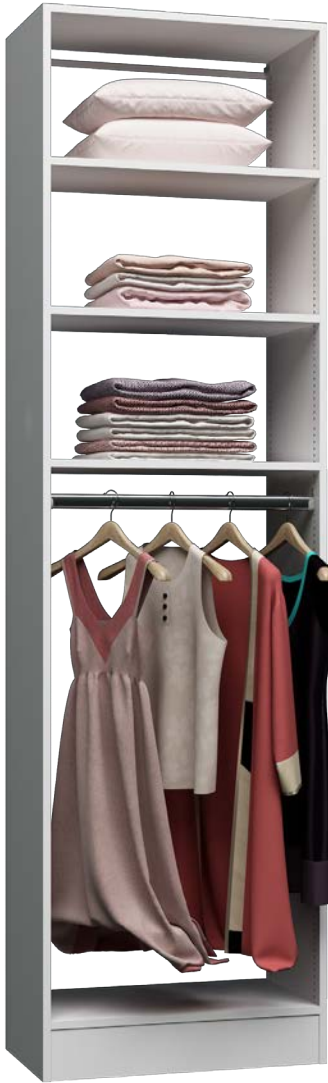

FLOOR BASED UNITS

205 | RAPID FLOOR OPEN BASED SHELVES&HALF HANGING

SKU NO	WIDTH	DEPTH	HEIGHT
RFB-94SHH18	18	14	94
RFB-94SHH24	24	14	94
RFB-94SHH30	30	14	94
RFB-94SHH36	36	14	94
RFB-84SHH18	18	14	84
RFB-84SHH24	24	14	84
RFB-84SHH30	30	14	84
RFB-84SHH36	36	14	84

SKU NO	WIDTH	DEPTH	HEIGHT
RFB-94HSS18	18	14	94
RFB-94HSS24	24	14	94
RFB-94HSS30	30	14	94
RFB-94HSS36	36	14	94
RFB-84HSS18	18	14	84
RFB-84HSS24	24	14	84
RFB-84HSS30	30	14	84
RFB-84HSS36	36	14	84