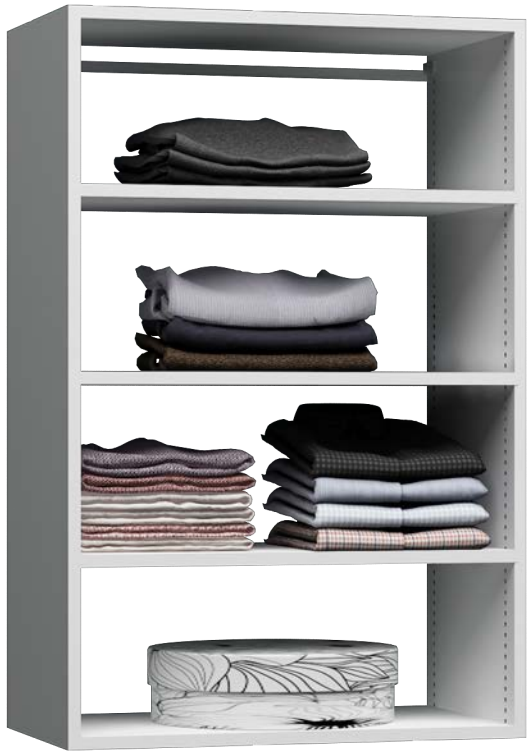

116 | RAPID WALL HUNG CLOSETS
SHORT HANGING WITH SHELVES

SKU NO	WIDTH	DEPTH	HEIGHT	Load Capacity-LB
RS-52HS18	18	14	52	314
RS-52HS24	24	14	52	309
RS-52HS30	30	14	52	304
RS-52HS36	36	14	52	296

117 | RAPID WALL HUNG CLOSETS
SHELVES