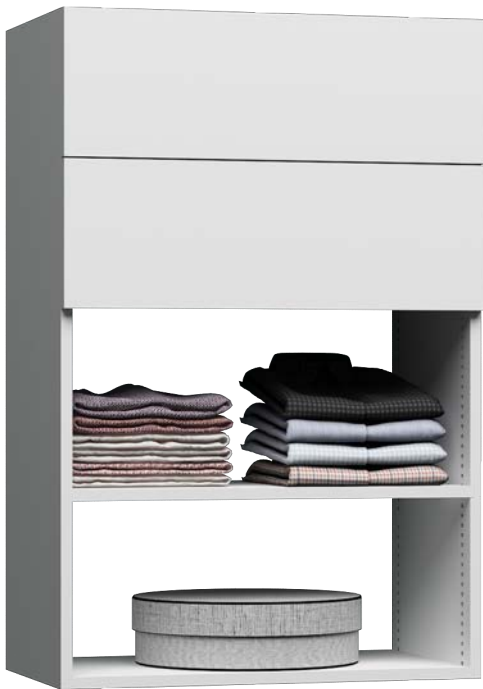

123 | RAPID WALL HUNG CLOSETS
2 DRAWERS

SKU NO	WIDTH	DEPTH	HEIGHT	Load Capacity-LB
RS-362D18	18	14	36	281
RS-362D24	24	14	36	273
RS-362D30	30	14	36	265
RS-482D18	18	14	48	270
RS-482D24	24	14	48	262
RS-482D30	30	14	48	254