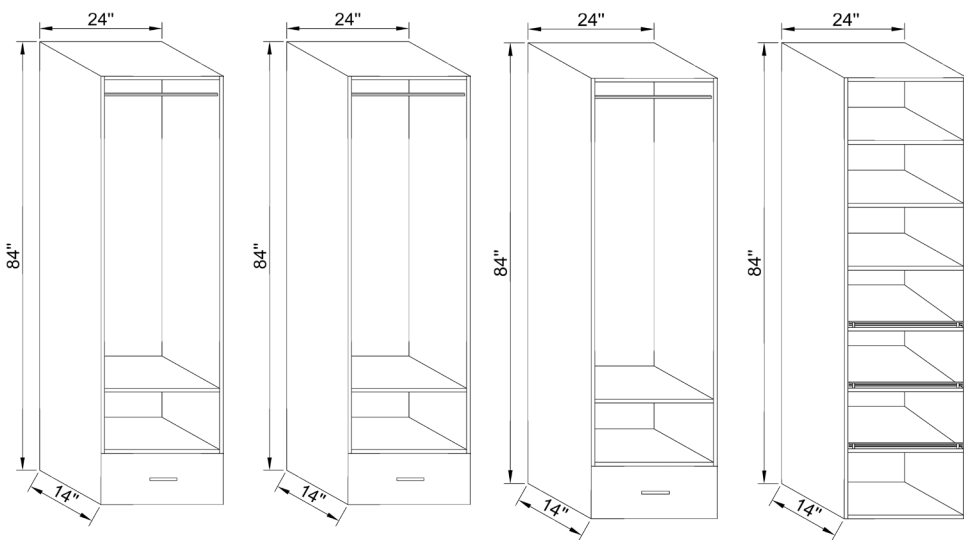

Model No:109+109+109+120
SKU No:RS-72DHS18/1+RS-72DHS18/1+RS-72DHS18/1+RS-72SSS24

Inner Dimensions