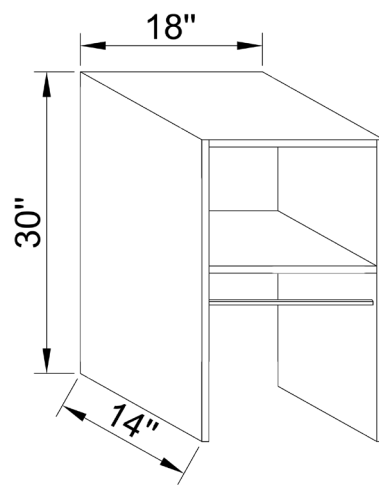

SHELF UNITS

- Shoe Storage
 - Folded Item Storage
 - Utility Storage
-

DRAWER UNITS

- Clothing
 - Jewelry and Accessories
 - Media Storage
 - Utility Purposes
-

Recommended Maximum Section Width: • Hanging 42" • Shelving 36" • Drawers 30"

Space Management

(Recommended heights to work with for closets system)

- 72" (Standard)
 - 84"
 - 94"
-

ECONOMY SET

Model No:112+117+112
SKU No:RS-30SH18+72S24+30SH18

Inner Dimensions

Model No:114+103+111
SKU No:RS-72SH24+RS-72D3S24+RS-72DH24

Inner Dimensions

MEGHAN SET

Model No:224+225+231+232+224

SKU No:RFB-84DHP24-G+RFB-84SHS18-G+RFB-84D5PD24-G+RFB-84SSSD18-G+RFB-84DHP24-G

Inner Dimensions

“Build
Your
Own
Design!”

- 3/4" TFL (Thermally Fused Laminate)
- 1mm Edgeband
- Single cam construction
- 5/8" plywood drawer boxes with dovetail detail
- Two different height options for drawer front
 - 7 1/2"
 - 10"
- Drawer front profiles:
 - Standard: White Slab
 - Slab Melamine Options:
 - Chocolate Pear Tree
 - Stargazer
 - Summer Breeze
 - Winter Fun
 - 5 pc Options:
 - White
 - Chocolate Pear Tree
 - Stargazer
 - Summer Breeze
 - Winter Fun
 - High Gloss options:
 - White
 - Antracite
 - Glass Door Options:
 - White 5 pc/glass
 - Chocolate Pear Tree 5 pc/glass
 - Stargazer 5 pc/glass
 - Summer Breeze 5 pc/glass
 - Winter Fun 5 pc/glass
- Drawer Glides:
 - Undermount soft close
- Blum 110 Degree Hinge Clip Top
- Aluminum oval rods
 - Polished Chrome (Standard)
 - Brushed Chrome
 - Oil Rubbed Bronze
- Steel shoe fence railings
- Tilt out hamper basket
- Available width dimensions
 - 18" - 24" - 30" - 36" (hanging only) - 42"
 - Custom Dimensions (Hanging and Shelves only)
 - ***There will be an extra charge***