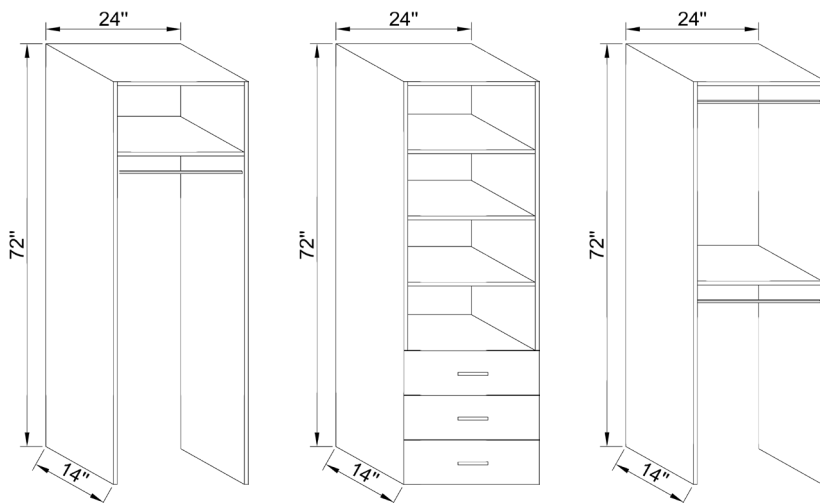

SHELF UNITS

- Shoe Storage
 - Folded Item Storage
 - Utility Storage
-

DRAWER UNITS

- Clothing
 - Jewelry and Accessories
 - Media Storage
 - Utility Purposes
-

Recommended Maximum Section Width: • Hanging 42" • Shelving 36" • Drawers 30"

Space Management

(Recommended heights to work with for closets system)

- 72" (Standard)
 - 84"
 - 94"
-

ECONOMY SET

Model No:112+117+112
SKU No:RS-30SH18+72S24+30SH18

Inner Dimensions

Model No:114+103+111
SKU No:RS-72SH24+RS-72D3S24+RS-72DH24

Inner Dimensions

MEGHAN SET

Model No:224+225+231+232+224

SKU No:RFB-84DHP24-G+RFB-84SHS18-G+RFB-84D5PD24-G+RFB-84SSSD18-G+RFB-84DHP24-G

Inner Dimensions

“Build
Your
Own
Design!”

- 3/4" TFL (Thermally Fused Laminate)
- 1mm Edgeband
- Single cam construction
- 5/8" plywood drawer boxes with dovetail detail
- Two different height options for drawer front
 - 7 1/2"
 - 10"
- Drawer front profiles:
 - Standard: White Slab
 - Slab Melamine Options:
 - Chocolate Pear Tree
 - Stargazer
 - Summer Breeze
 - Winter Fun
 - 5 pc Options:
 - White
 - Chocolate Pear Tree
 - Stargazer
 - Summer Breeze
 - Winter Fun
 - High Gloss options:
 - White
 - Antracite
 - Glass Door Options:
 - White 5 pc/glass
 - Chocolate Pear Tree 5 pc/glass
 - Stargazer 5 pc/glass
 - Summer Breeze 5 pc/glass
 - Winter Fun 5 pc/glass
- Drawer Glides:
 - Undermount soft close
- Blum 110 Degree Hinge Clip Top
- Aluminum oval rods
 - Polished Chrome (Standard)
 - Brushed Chrome
 - Oil Rubbed Bronze
- Steel shoe fence railings
- Tilt out hamper basket
- Available width dimensions
 - 18" - 24" - 30" - 36" (hanging only) - 42"
 - Custom Dimensions (Hanging and Shelves only)
 - ***There will be an extra charge***