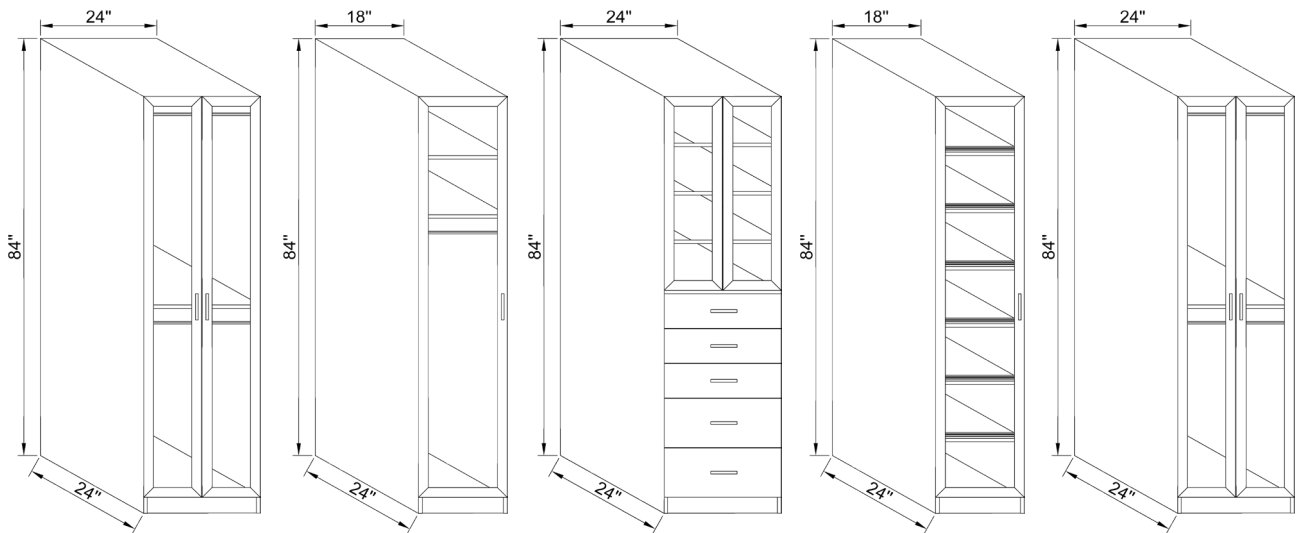

Inner Dimensions

MEGHAN SET

Model No:224+225+231+232+224

SKU No:RFB-84DHP24-G+RFB-84SHS18-G+RFB-84D5PD24-G+RFB-84SSSD18-G+RFB-84DHP24-G

Inner Dimensions

“Build
Your
Own
Design!”

- 3/4" TFL (Thermally Fused Laminate)
- 1mm Edgeband
- Single cam construction
- 5/8" plywood drawer boxes with dovetail detail
- Two different height options for drawer front
 - 7 1/2"
 - 10"
- Drawer front profiles:
 - Standard: White Slab
 - Slab Melamine Options:
 - Chocolate Pear Tree
 - Stargazer
 - Summer Breeze
 - Winter Fun
 - 5 pc Options:
 - White
 - Chocolate Pear Tree
 - Stargazer
 - Summer Breeze
 - Winter Fun
 - High Gloss options:
 - White
 - Antracite
 - Glass Door Options:
 - White 5 pc/glass
 - Chocolate Pear Tree 5 pc/glass
 - Stargazer 5 pc/glass
 - Summer Breeze 5 pc/glass
 - Winter Fun 5 pc/glass
- Drawer Glides:
 - Undermount soft close
- Blum 110 Degree Hinge Clip Top
- Aluminum oval rods
 - Polished Chrome (Standard)
 - Brushed Chrome
 - Oil Rubbed Bronze
- Steel shoe fence railings
- Tilt out hamper basket
- Available width dimensions
 - 18" - 24" - 30" - 36" (hanging only) - 42"
 - Custom Dimensions (Hanging and Shelves only)
 - ***There will be an extra charge***