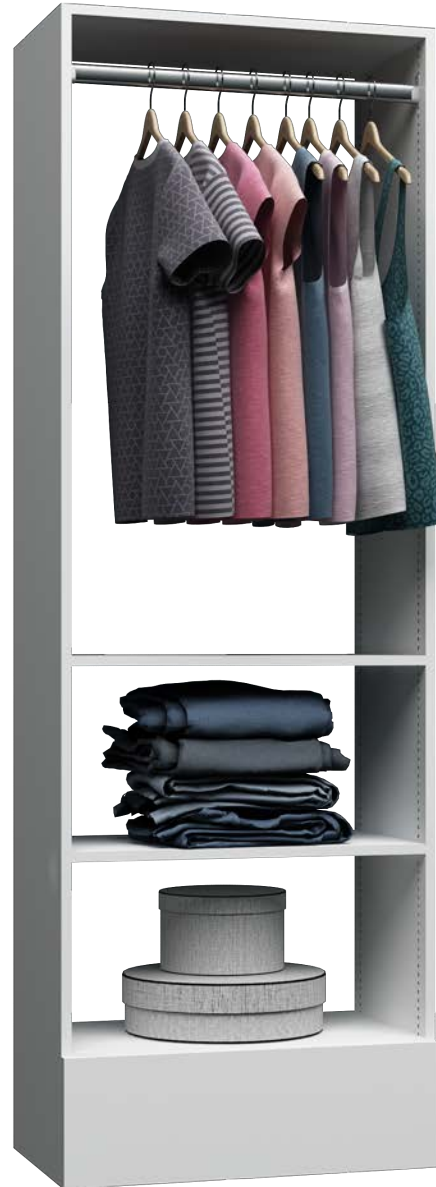

WALL HUNG UNITS

SKU NO	WIDTH	DEPTH	HEIGHT	Load Capacity-LB
RS-72D2HS18	18	14	72	257
RS-72D2HS24	24	14	72	243
RS-72D2HS30	30	14	72	230
RS-84D2HS18	18	14	84	249
RS-84D2HS24	24	14	84	235
RS-84D2HS30	30	14	84	219

108 | RAPID WALL HUNG CLOSETS
1 DRAWER HANGING ORGANIZER

SKU NO	WIDTH	DEPTH	HEIGHT	Load Capacity-LB
RS-72DHS18	18	14	72	274
RS-72DHS24	24	14	72	263
RS-72DHS30	30	14	72	252
RS-84DHS18	18	14	84	268
RS-84DHS24	24	14	84	257
RS-84DHS30	30	14	84	247