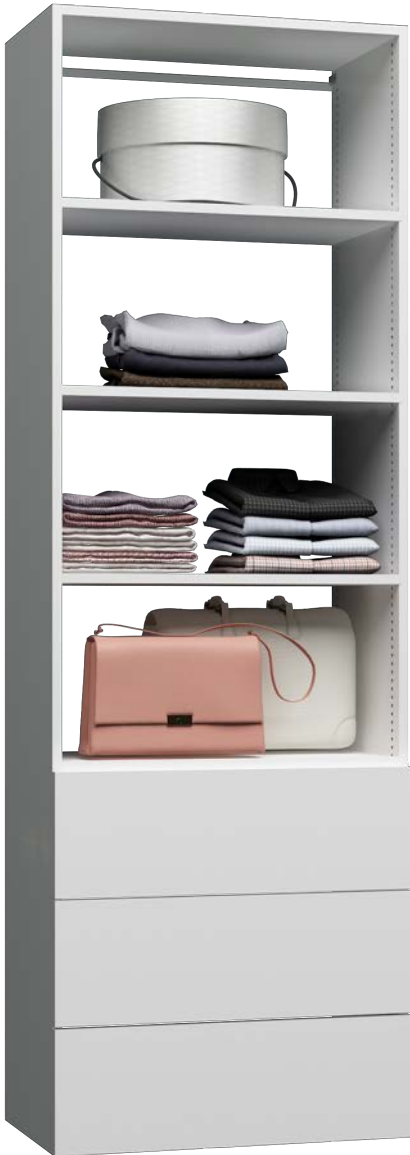

WALL HUNG UNITS

103 | RAPID WALL HUNG CLOSETS
3 DRAWER SHELVES

SKU NO	WIDTH	DEPTH	HEIGHT	Load Capacity-LB
RS-72D3S18	18	14	72	240
RS-72D3S24	24	14	72	222
RS-72D3S30	30	14	72	205
RS-84D3S18	18	14	84	226
RS-84D3S24	24	14	84	210
RS-84D3S30	30	14	84	194

SKU NO	WIDTH	DEPTH	HEIGHT	Load Capacity-LB
RS-72D3H18	18	14	72	245
RS-72D3H24	24	14	72	237
RS-72D3H30	30	14	72	226
RS-84D3H18	18	14	84	237
RS-84D3H24	24	14	84	229
RS-84D3H30	30	14	84	218

* 72" Height units comes with 2 adjustable shelves.