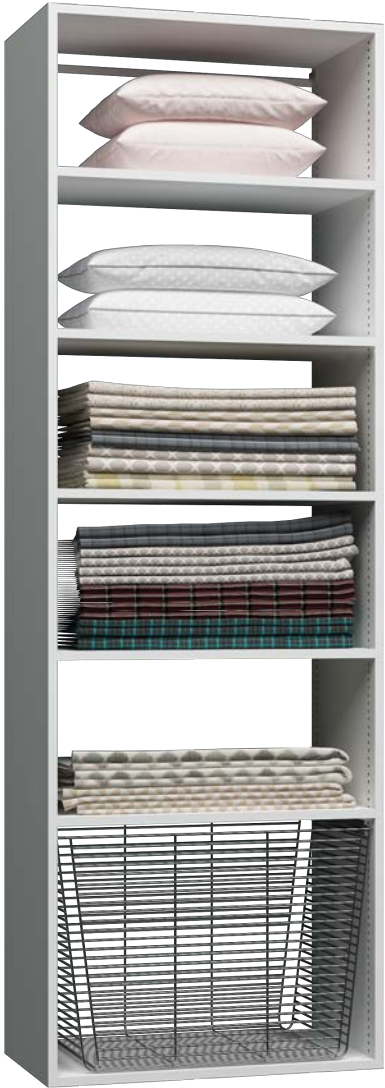

126 | RAPID WALL HUNG CLOSETS BASKET SHELF

SKU NO	WIDTH	DEPTH	HEIGHT	Load Capacity-LB
RS-72BS18	18	14	72	285
RS-72BS24	24	14	72	272
RS-72BS30	30	14	72	258
RS-84BS18	18	14	84	280
RS-84BS24	24	14	84	266
RS-84BS30	30	14	84	253