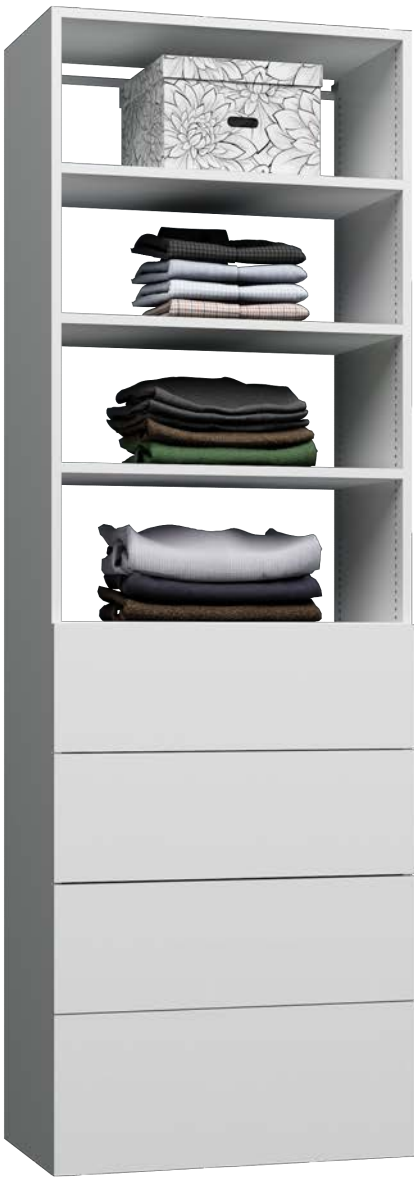

101 | RAPID WALL HUNG CLOSETS
4 DRAWER SHELVES

SKU NO	WIDTH	DEPTH	HEIGHT	Load Capacity-LB
RS-72D4S18	18	14	72	196
RS-72D4S24	24	14	72	169
RS-72D4S30	30	14	72	143
RS-84D4S18	18	14	84	188
RS-84D4S24	24	14	84	161
RS-84D4S30	30	14	84	135

102 | RAPID WALL HUNG CLOSETS
4 DRAWER HANGING

SKU NO	WIDTH	DEPTH	HEIGHT	Load Capacity-LB
RS-72D4H18	18	14	72	228
RS-72D4H24	24	14	72	212
RS-72D4H30	30	14	72	196
RS-84D4H18	18	14	84	220
RS-84D4H24	24	14	84	204
RS-84D4H30	30	14	84	188

* 72" Height units comes with 2 adjustable shelves.