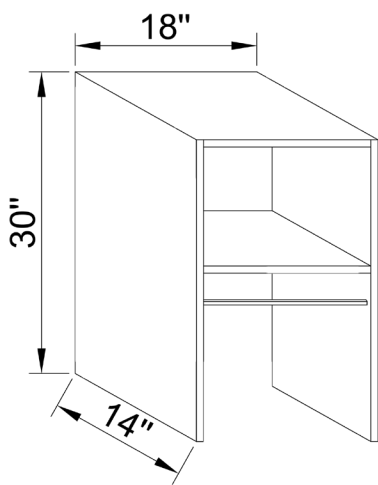

SHELF UNITS

- Shoe Storage
 - Folded Item Storage
 - Utility Storage
-

DRAWER UNITS

- Clothing
 - Jewelry and Accessories
 - Media Storage
 - Utility Purposes
-

Recommended Maximum Section Width: • Hanging 42" • Shelving 36" • Drawers 30"

Space Management

(Recommended heights to work with for closets system)

- 72" (Standard)
 - 84"
 - 94"
-

ECONOMY SET

Model No:112+117+112
SKU No:RS-30SH18+72S24+30SH18

Inner Dimensions

Model No:114+103+111
SKU No:RS-72SH24+RS-72D3S24+RS-72DH24

Inner Dimensions

MEGHAN SET

Model No:224+225+231+232+224

SKU No:RFB-84DHP24-G+RFB-84SHS18-G+RFB-84D5PD24-G+RFB-84SSSD18-G+RFB-84DHP24-G

Inner Dimensions

“Build
Your
Own
Design!”

- 3/4" TFL (Thermally Fused Laminate)
- 1mm Edgeband
- Single cam construction
- 5/8" plywood drawer boxes with dovetail detail
- Two different height options for drawer front
 - 7 1/2"
 - 10"
- Drawer front profiles:
 - Standard: White Slab
 - Slab Melamine Options:
 - Chocolate Pear Tree
 - Stargazer
 - Summer Breeze
 - Winter Fun
 - 5 pc Options:
 - White
 - Chocolate Pear Tree
 - Stargazer
 - Summer Breeze
 - Winter Fun
 - High Gloss options:
 - White
 - Antracite
 - Glass Door Options:
 - White 5 pc/glass
 - Chocolate Pear Tree 5 pc/glass
 - Stargazer 5 pc/glass
 - Summer Breeze 5 pc/glass
 - Winter Fun 5 pc/glass
- Drawer Glides:
 - Undermount soft close
- Blum 110 Degree Hinge Clip Top
- Aluminum oval rods
 - Polished Chrome (Standard)
 - Brushed Chrome
 - Oil Rubbed Bronze
- Steel shoe fence railings
- Tilt out hamper basket
- Available width dimensions
 - 18" - 24" - 30" - 36" (hanging only) - 42"
 - Custom Dimensions (Hanging and Shelves only)
 - ***There will be an extra charge***