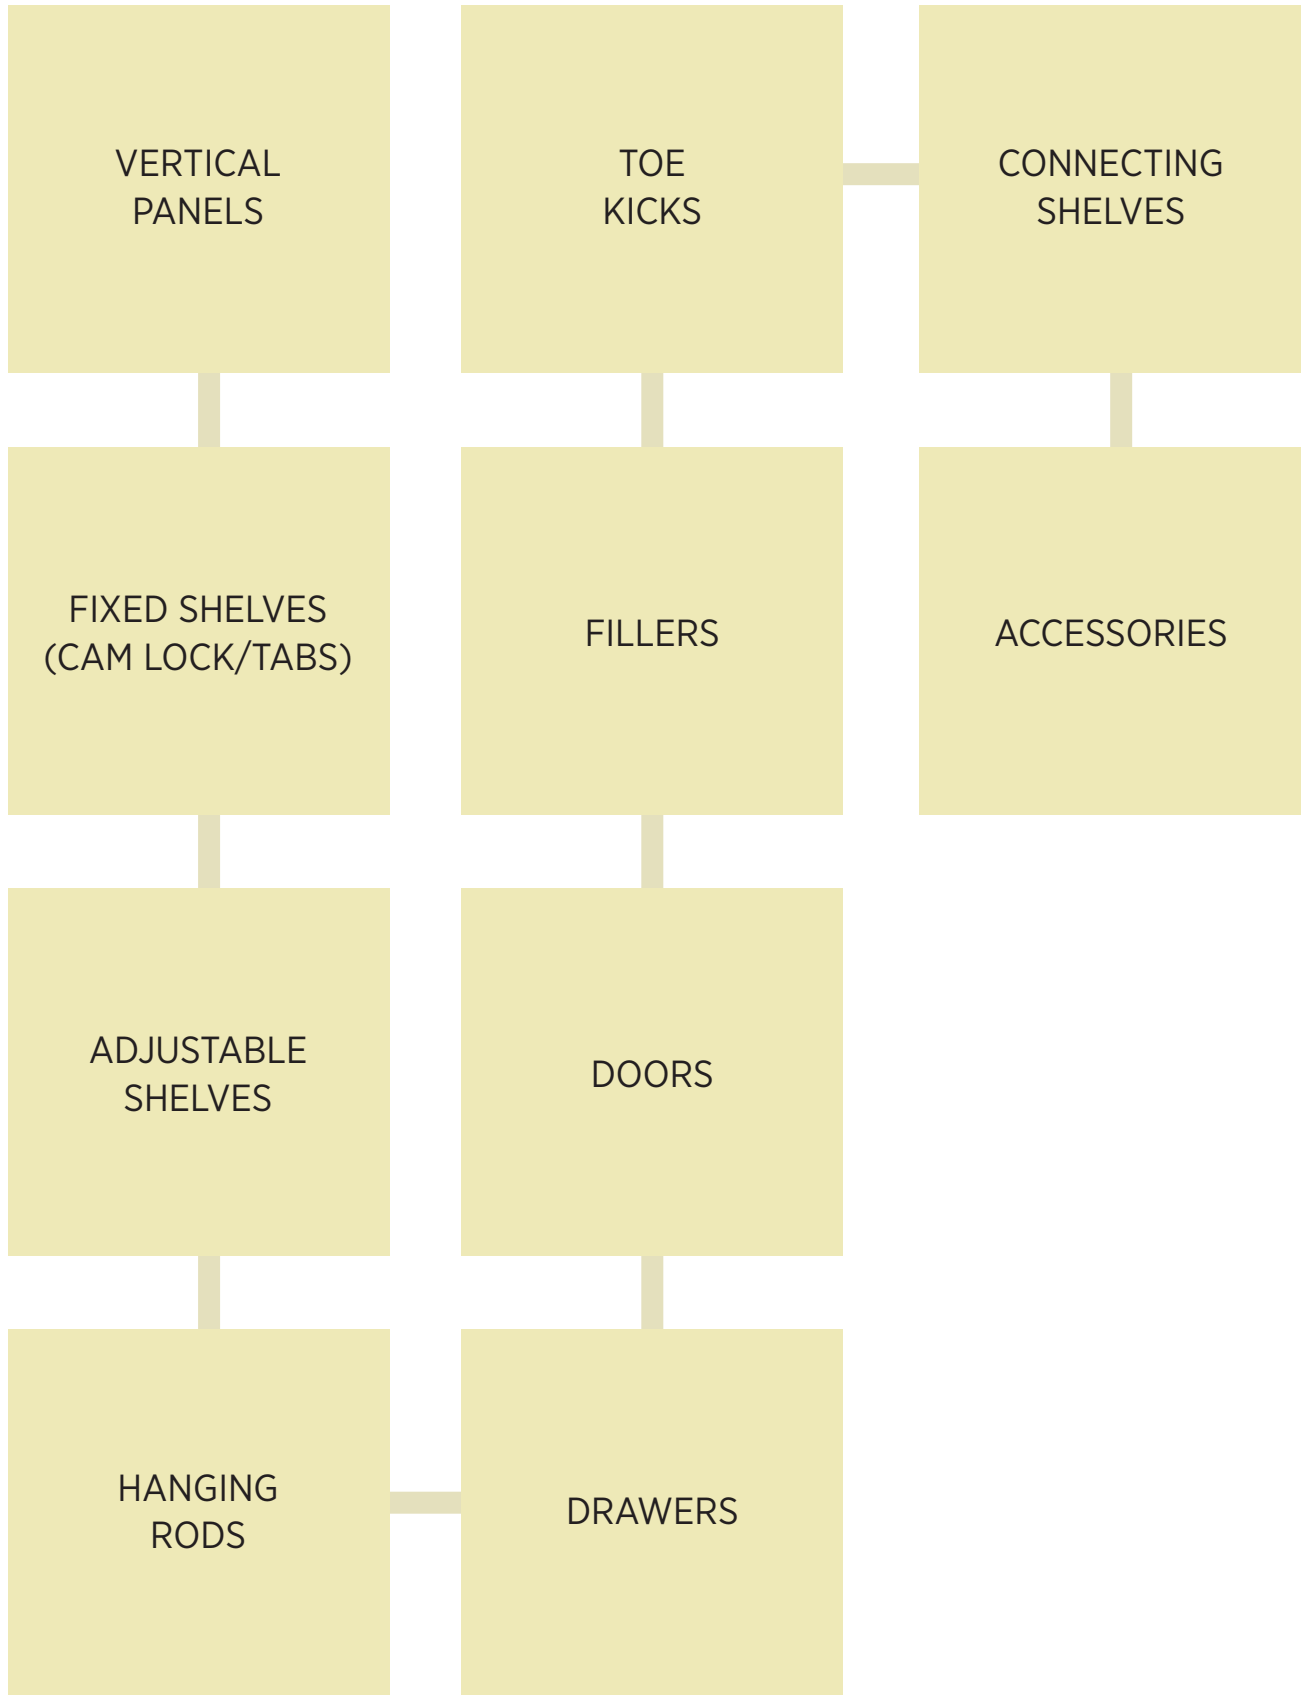

Material

High quality 3/4" thick laminated melamine shelving meets the strictest environmental standards.

Every panel is finished with a 1 mm-thick edging for durability. Our storage systems are available in white (standard) finish only. We offer different style and finish options for drawer fronts. You can customize your storage system by upgrading doors and drawers.

Hardware

Each closet system is ready made for installation, including our EuroRail System. EuroRail is a durable steel, two-part European rail and bracket system providing dual adjustability, which is ideal for walls that are not quite perfect. Undermount soft-closing, full-extension drawer slides are standard for all drawers. We use high quality Clip Top Soft Closing Blum hinges to combine innovative technology and design in our products. Blum is known as one of the world's best hinge brands.

THE ANATOMY

Building Blocks

Wall Hung Short Hanging With Shelves

Wall Hung Shelves & Drawers

Wall Hung Short Hanging With Shelves

TYPES OF SYSTEMS

Wall Hung

Suspended systems are supported by a rail that is firmly secured to the wall studs.