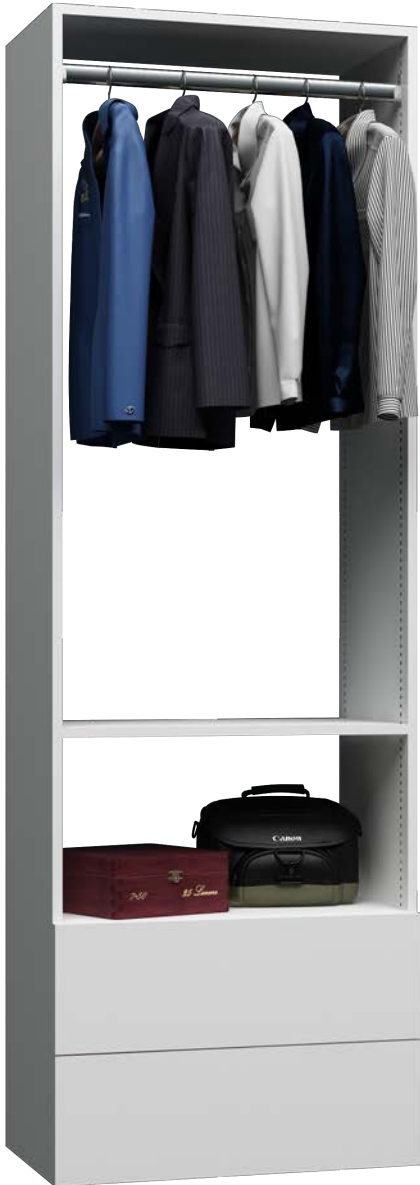

WALL HUNG UNITS

107 | RAPID WALL HUNG CLOSETS
2 DRAWERS HANGING ORGANIZER

SKU NO	WIDTH	DEPTH	HEIGHT	Load Capacity-LB
RS-72D2HS18	18	14	72	257
RS-72D2HS24	24	14	72	243
RS-72D2HS30	30	14	72	230
RS-84D2HS18	18	14	84	249
RS-84D2HS24	24	14	84	235
RS-84D2HS30	30	14	84	219

SKU NO	WIDTH	DEPTH	HEIGHT	Load Capacity-LB
RS-72DHS18	18	14	72	274
RS-72DHS24	24	14	72	263
RS-72DHS30	30	14	72	252
RS-84DHS18	18	14	84	268
RS-84DHS24	24	14	84	257
RS-84DHS30	30	14	84	247