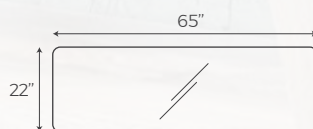

ALUMINIUM COLOURS

GREY

GOLD

BLACK