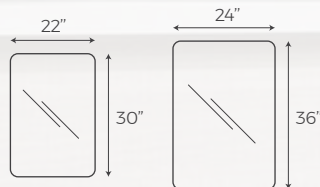

STAR - IN
GOLD

ALUMINIUM COLOURS

GREY

GOLD

BLACK