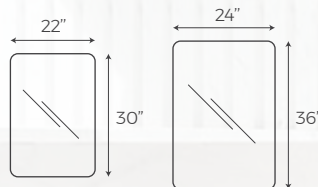

ALUMINIUM COLOURS

GREY

GOLD

BLACK