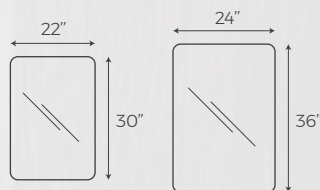

ALUMINIUM COLOURS

GREY

GOLD

BLACK