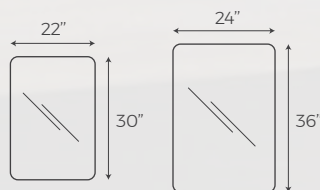

MIRROR SIZES

MIRROR COLOURS

CLEAR

GREY

BRONZE

STAR - IN
BLACK

ALUMINIUM COLOURS

GREY