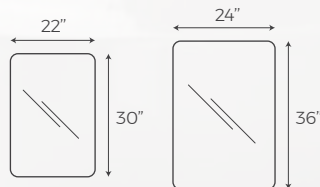

STAR - EX
GREY

ALUMINIUM COLOURS

GREY

GOLD

BLACK