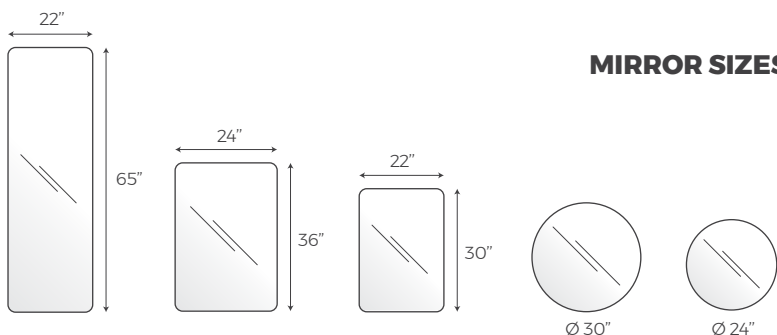

DESCRIPTION

A series of mirrors in two sizes and three color versions. Mirrors with colored glass that challenges the function of a classic mirror and adds the dimension of decoration to an interior setting. Hang the mirrors in groups of two or more to create an almost art-like mirror installation on a wall. The mirrors suited for use in bathrooms and other wet rooms. Mirrors can be mounted both vertically and horizontally.

CATEGORY

Wall hanging mirror

ENVIRONMENT

Indoor frame and mirror glass.

MATERIAL

Powder coated aluminium.
Mirror glass sheet.

CLEANING AND CARE

Clean mirror glass using a mild glass spray and a soft dry cloth.