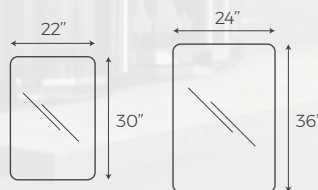

STAR - IN
GREY

ALUMINIUM COLOURS

GREY

GOLD

BLACK