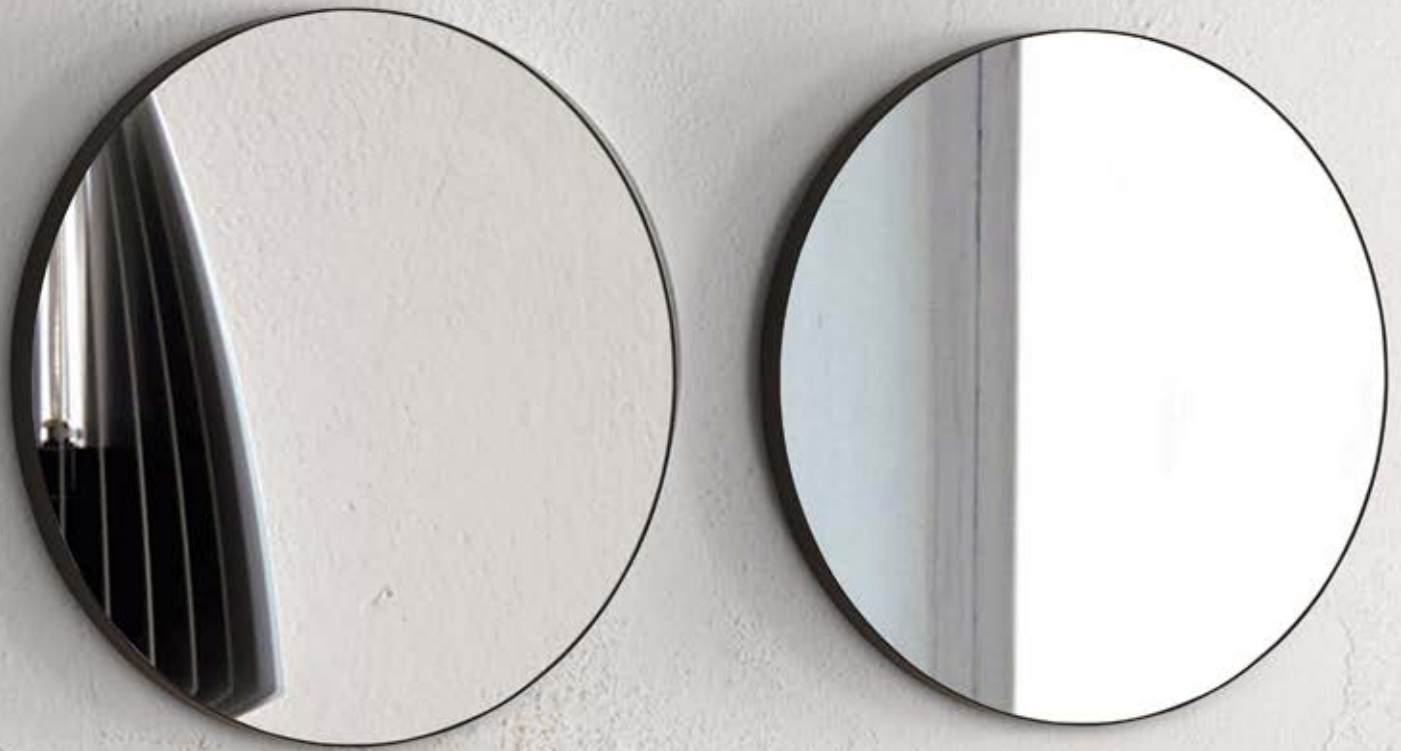

MIRRONA

REFLECTING YOUR STYLE

MIRRONA LLC

www.mirrona.us

BATHROOM

ABOUT US

This mirror is the ideal choice for a entry, vanity, living room and bathroom. The Aliminium metal frame adds elegance and class. The polished mirror is presenting a beautiful reflection without any distortion of visual, and solid Mdf backing prevents corrosion in humid environments, make it perfect for bathroom.

The team at Mirrona is driven to deliver the highest quality mirrors, equipped with the latest features and technologies to our customers in the US and around the world.

FRAMED MIRROR

"We wanted to create a mirror that was more than merely a reflective surface. Framed is a new perspective to the classic framed mirror; it is a decorative design piece that leads your thoughts to installation art. It adds not only the functionality of a mirror to your home, but with its depth, organic shape and tone-in-tone color, it is almost perceived as an art object on the wall. The Framed Mirror can hang beautifully on your walls alone or combined with other sizes and colours."

SUN - IN
GREY

Ø 24"

Ø 30"

ALUMINIUM COLOURS

GREY

GOLD

BLACK

SUN - EX
BLACK

Ø 24"

Ø 30"

ALUMINIUM COLOURS

GREY

GOLD

BLACK

SUN - EX
GOLD

Ø 24"