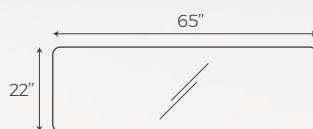

SPACE - IN
GOLD

ALUMINIUM COLOURS

GREY

GOLD

BLACK